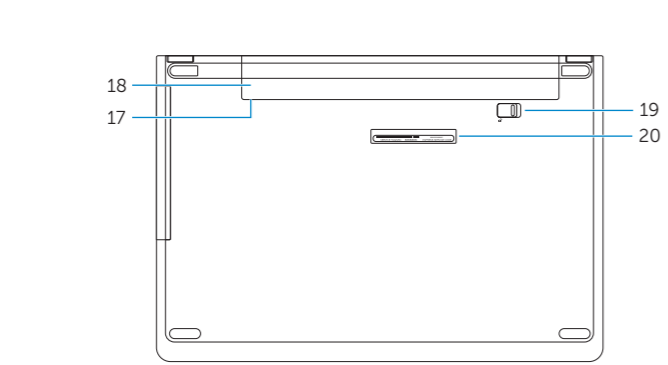

© 2015 Dell Inc.

© 2015 Microsoft Corporation.

© 2015 Canonical Ltd.

Printed in China.

2015-11

Features

Funkcije | Funkcije | Özellikler | الميزات

1. Microphone
2. Camera-status light
3. Camera
4. Power-adapter port
5. Network port
6. HDMI port
7. USB 3.0 port
8. Media-card reader
9. Power and battery-status light/hard-drive activity light
10. Left-click area
11. Right-click area
12. Headset port
13. USB 2.0 ports (2)
14. Optical drive
15. Security-cable slot
16. Power button
17. Regulatory label (in battery bay)
18. Battery
19. Battery-release latch
20. Service Tag label